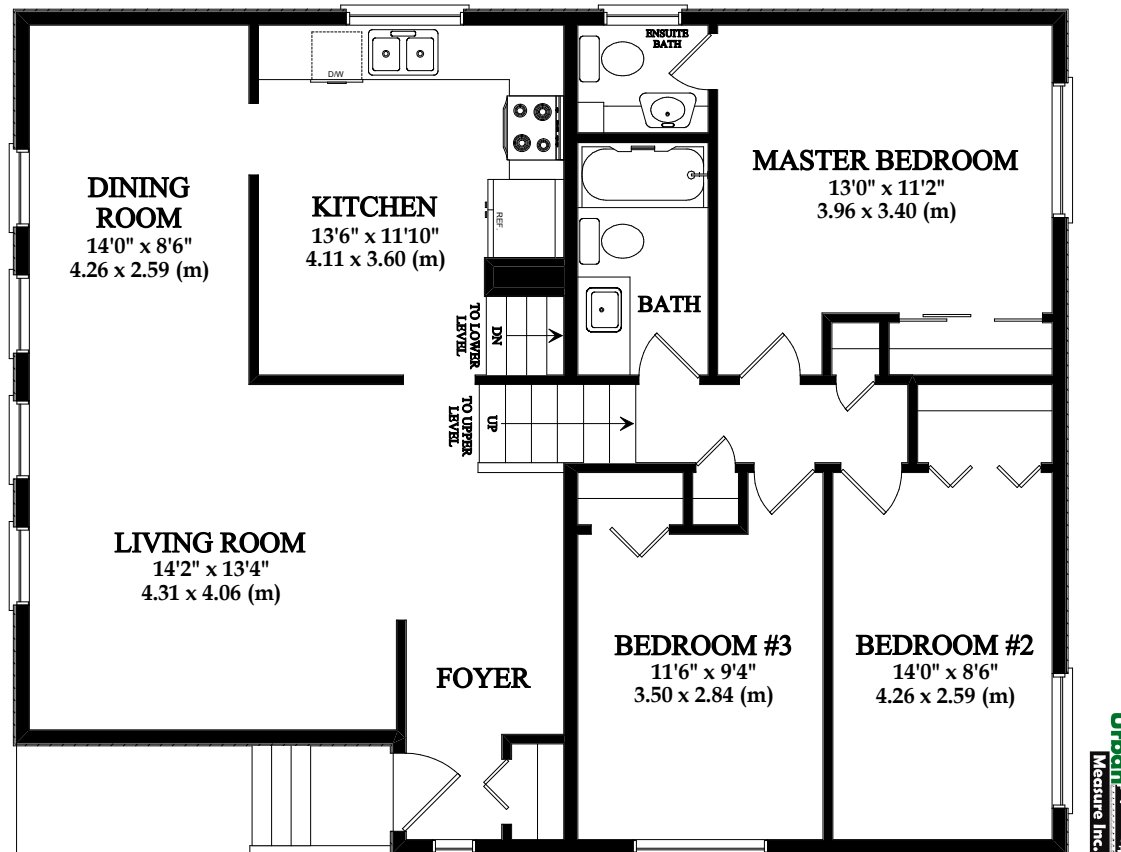

DESIGNED FOR
KELLY LEECH (403) 830-8360
REMAX FIRST

#12 WOOD CREST CLOSE S.W.
TOTAL - 1243.98 SQ.FT. / 115.56 m²
MAIN LEVEL - 606.78 SQ.FT. / 56.36 m²
UPPER LEVEL - 637.20 SQ.FT. / 59.19 m²

DESIGNED FOR
KELLY LEECH (403) 830-8360
REMAX FIRST

#12 WOOD CREST CLOSE S.W.
LOWER LEVEL - 621.12 SQ.FT. / 57.70 m²
BASEMENT - 443.84 SQ.FT. / 41.23 m²