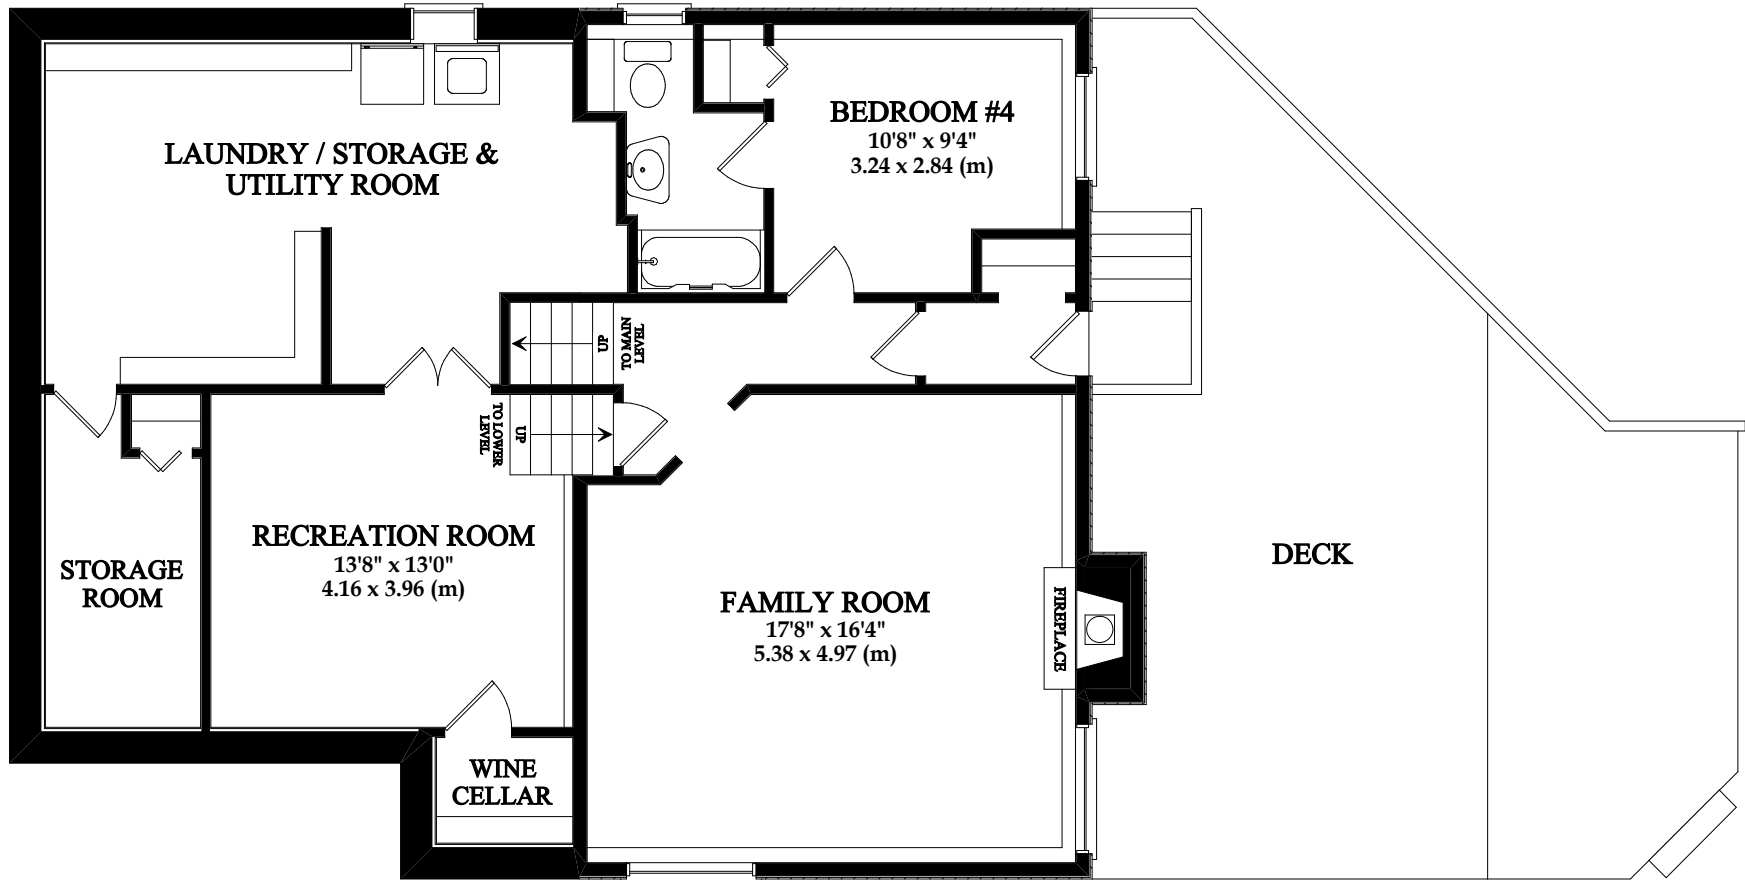

DESIGNED FOR
KELLY LEECH (403) 830-8360
REMAX FIRST

#12 WOOD CREST CLOSE S.W.
TOTAL - 1243.98 SQ.FT. / 115.56 m²
MAIN LEVEL - 606.78 SQ.FT. / 56.36 m²
UPPER LEVEL - 637.20 SQ.FT. / 59.19 m²

DESIGNED FOR
KELLY LEECH (403) 830-8360
REMAX FIRST

#12 WOOD CREST CLOSE S.W.
LOWER LEVEL - 621.12 SQ.FT. / 57.70 m²
BASEMENT - 443.84 SQ.FT. / 41.23 m²