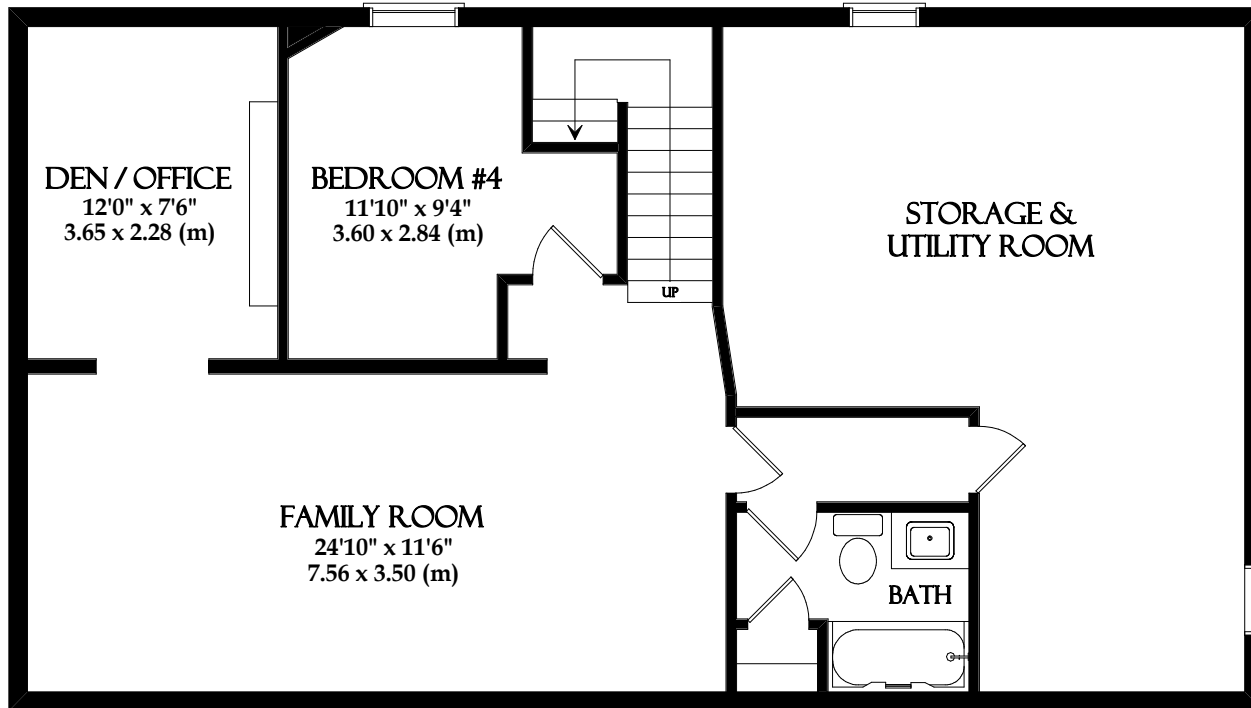

DESIGNED FOR  
**KELLY LEECH (403.830.8360)**  
REMAX FIRST

#2211 LINCOLN DRIVE S.W.  
TOTAL - 1174.60 SQ.FT. / 109.12 m<sup>2</sup>  
MAIN LEVEL - 1174.60 SQ.FT. / 109.12 m<sup>2</sup>

#2211 LINCOLN DRIVE S.W.  
LOWER LEVEL - 736.88 SQ.FT. / 68.46 m<sup>2</sup>

**Urban**  
Measure Inc.

DESIGNED FOR  
**KELLY LEECH (403.830.8360)**  
REMAX FIRST