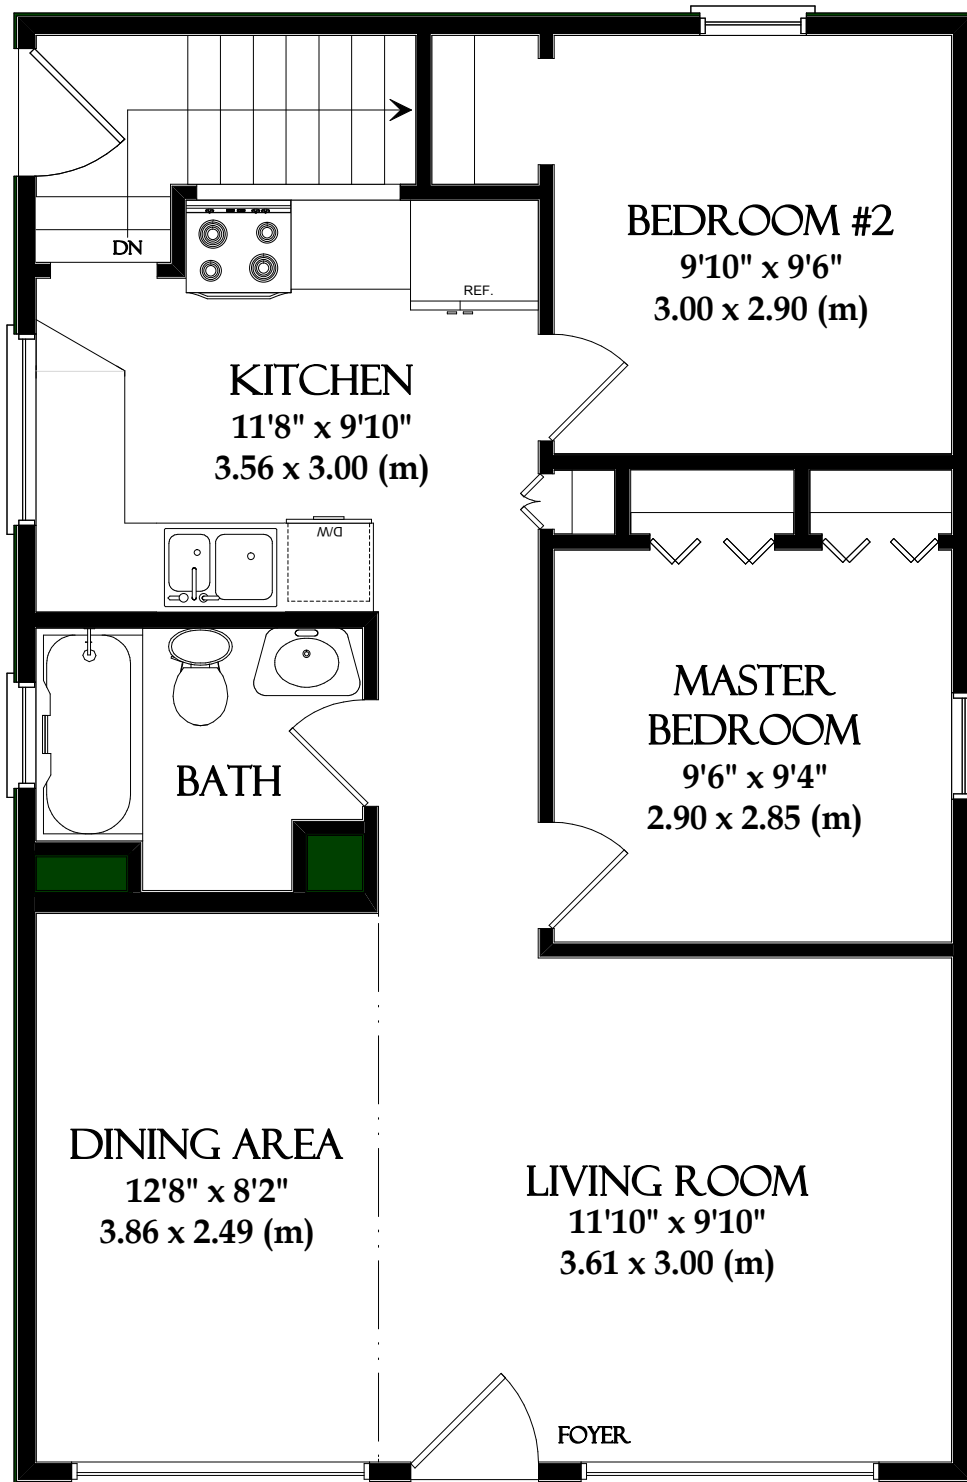

#3017, 34TH AVENUE S.W.

TOTAL - 777.69 Sq.Ft. / 72.25 m²

MAIN LEVEL - 777.69 Sq.Ft. / 72.25 m²

DRAFTED FOR
KELLY LEECH
REMAX FIRST

#3017, 34TH AVENUE S.W.
BASEMENT - 586.69 Sq.Ft. / 54.50 m2

DRAFTED FOR
KELLY LEECH
REMAX FIRST