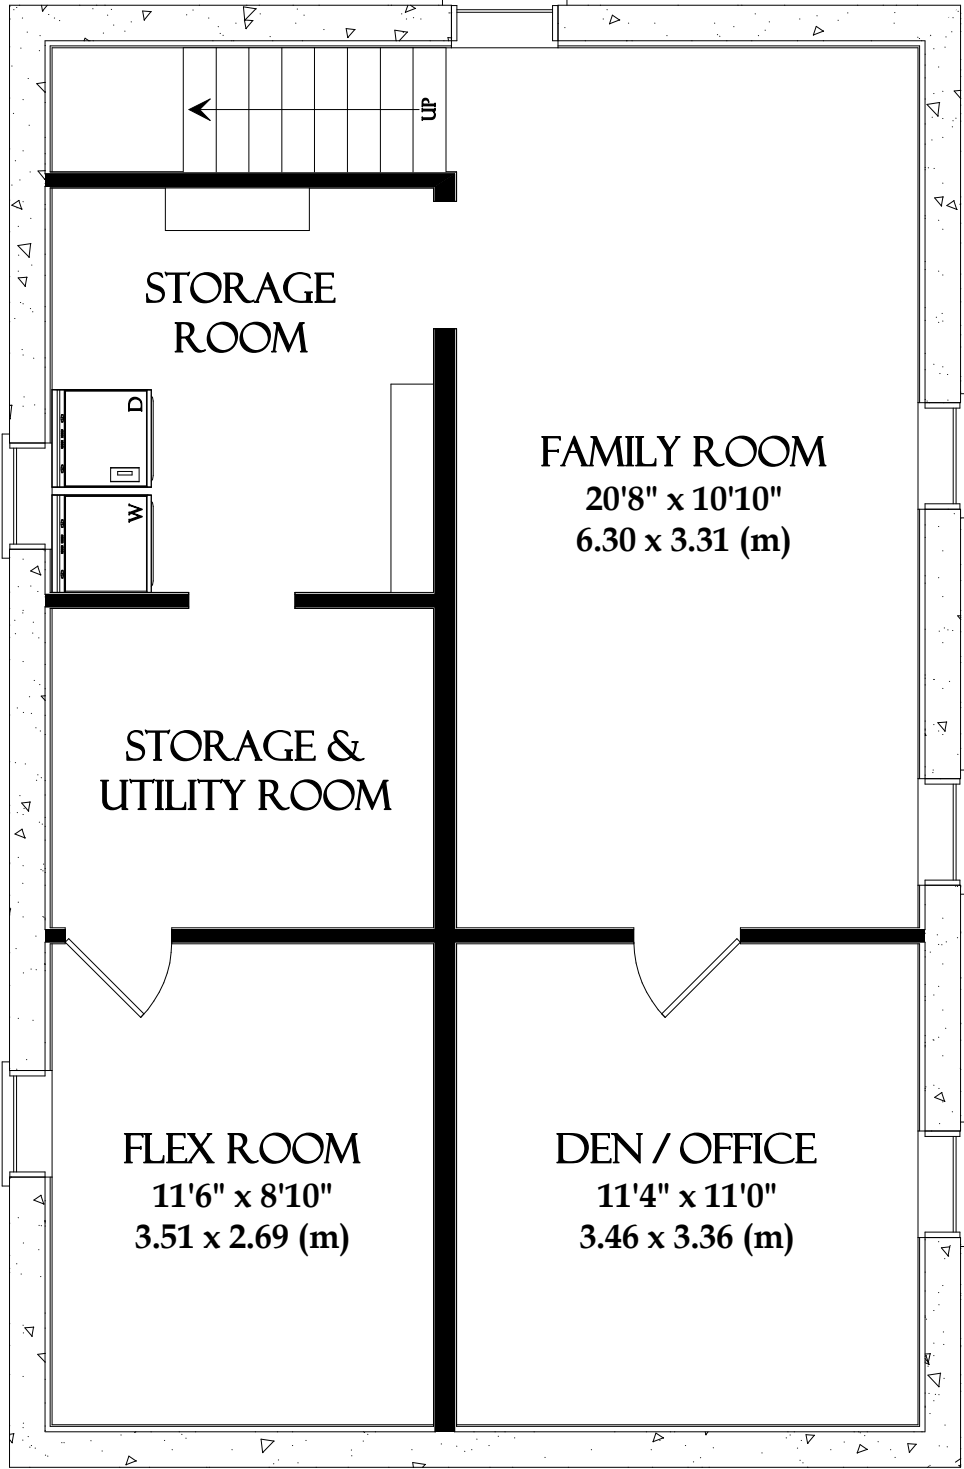

#3017, 34TH AVENUE S.W.

TOTAL - 777.69 Sq.Ft. / 72.25 m²

MAIN LEVEL - 777.69 Sq.Ft. / 72.25 m²

DRAFTED FOR
KELLY LEECH
REMAX FIRST

#3017, 34TH AVENUE S.W.
BASEMENT - 586.69 Sq.Ft. / 54.50 m2

DRAFTED FOR
KELLY LEECH
REMAX FIRST