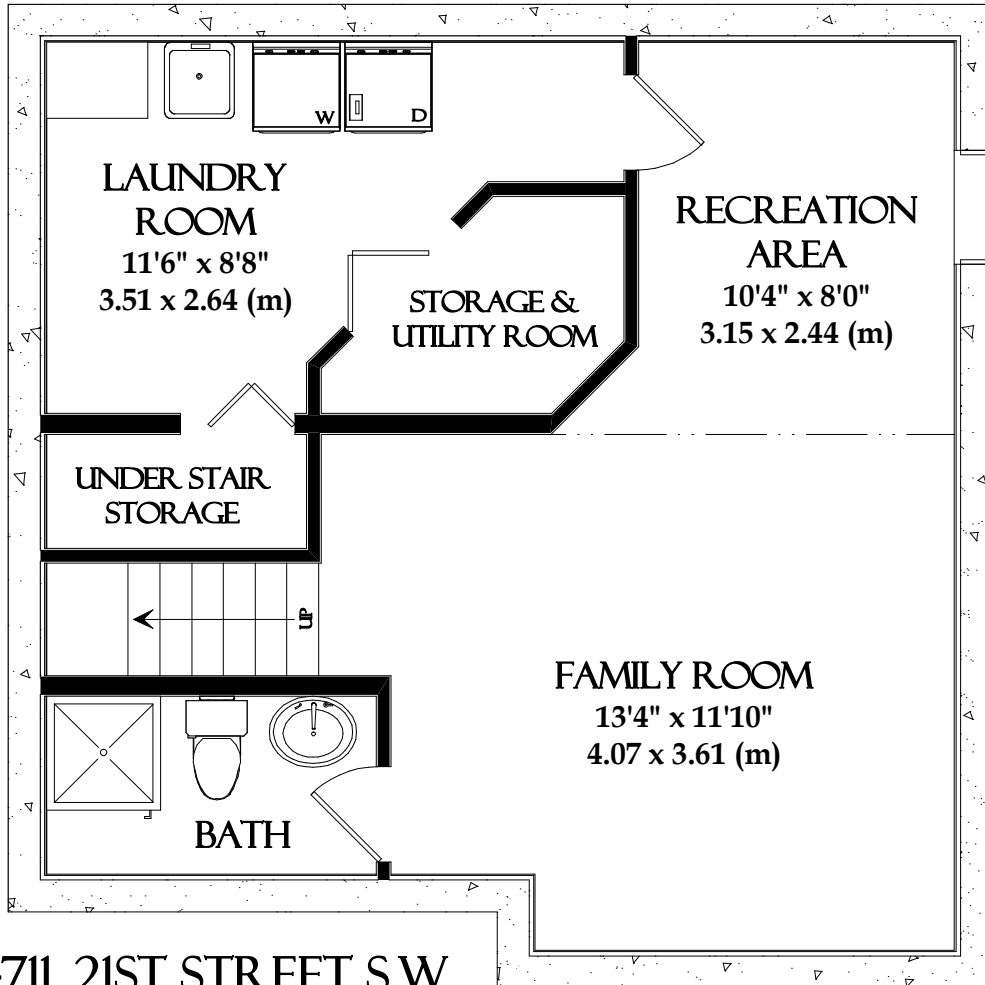

#4711, 21ST STREET S.W.

TOTAL - 1282.35 Sq.Ft. / 119.14 m²

MAIN LEVEL - 658.35 Sq.Ft. / 61.17 m²

DRAFTED FOR

KELLY LEECH

REMAX FIRST / 403.830.8360

#4711, 21ST STREET S.W.

UPPER LEVEL - 624.00 Sq.Ft. / 57.97 m²

DRAFTED FOR
KELLY LEECH

REMAX FIRST / 403.830.8360

**#4711, 21ST STREET S.W.
BASEMENT - 658.35 Sq.Ft. / 61.17 m2**

DRAFTED FOR
KELLY LEECH
REMAX FIRST / 403.830.8360