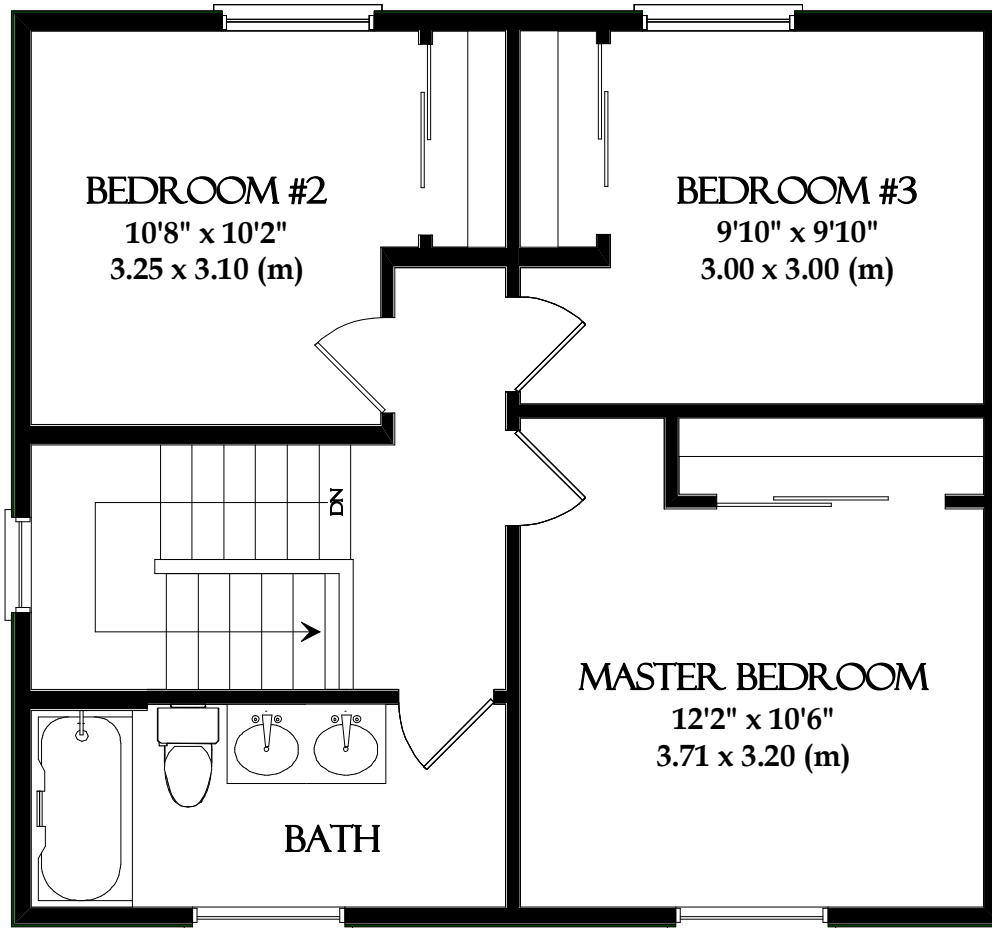

#4711, 21ST STREET S.W.

TOTAL - 1282.35 Sq.Ft. / 119.14 m²

MAIN LEVEL - 658.35 Sq.Ft. / 61.17 m²

DRAFTED FOR

KELLY LEECH

REMAX FIRST / 403.830.8360

#4711, 21ST STREET S.W.

UPPER LEVEL - 624.00 Sq.Ft. / 57.97 m²

DRAFTED FOR
KELLY LEECH

REMAX FIRST / 403.830.8360

**#4711, 21ST STREET S.W.
BASEMENT - 658.35 Sq.Ft. / 61.17 m2**

DRAFTED FOR
KELLY LEECH
REMAX FIRST / 403.830.8360